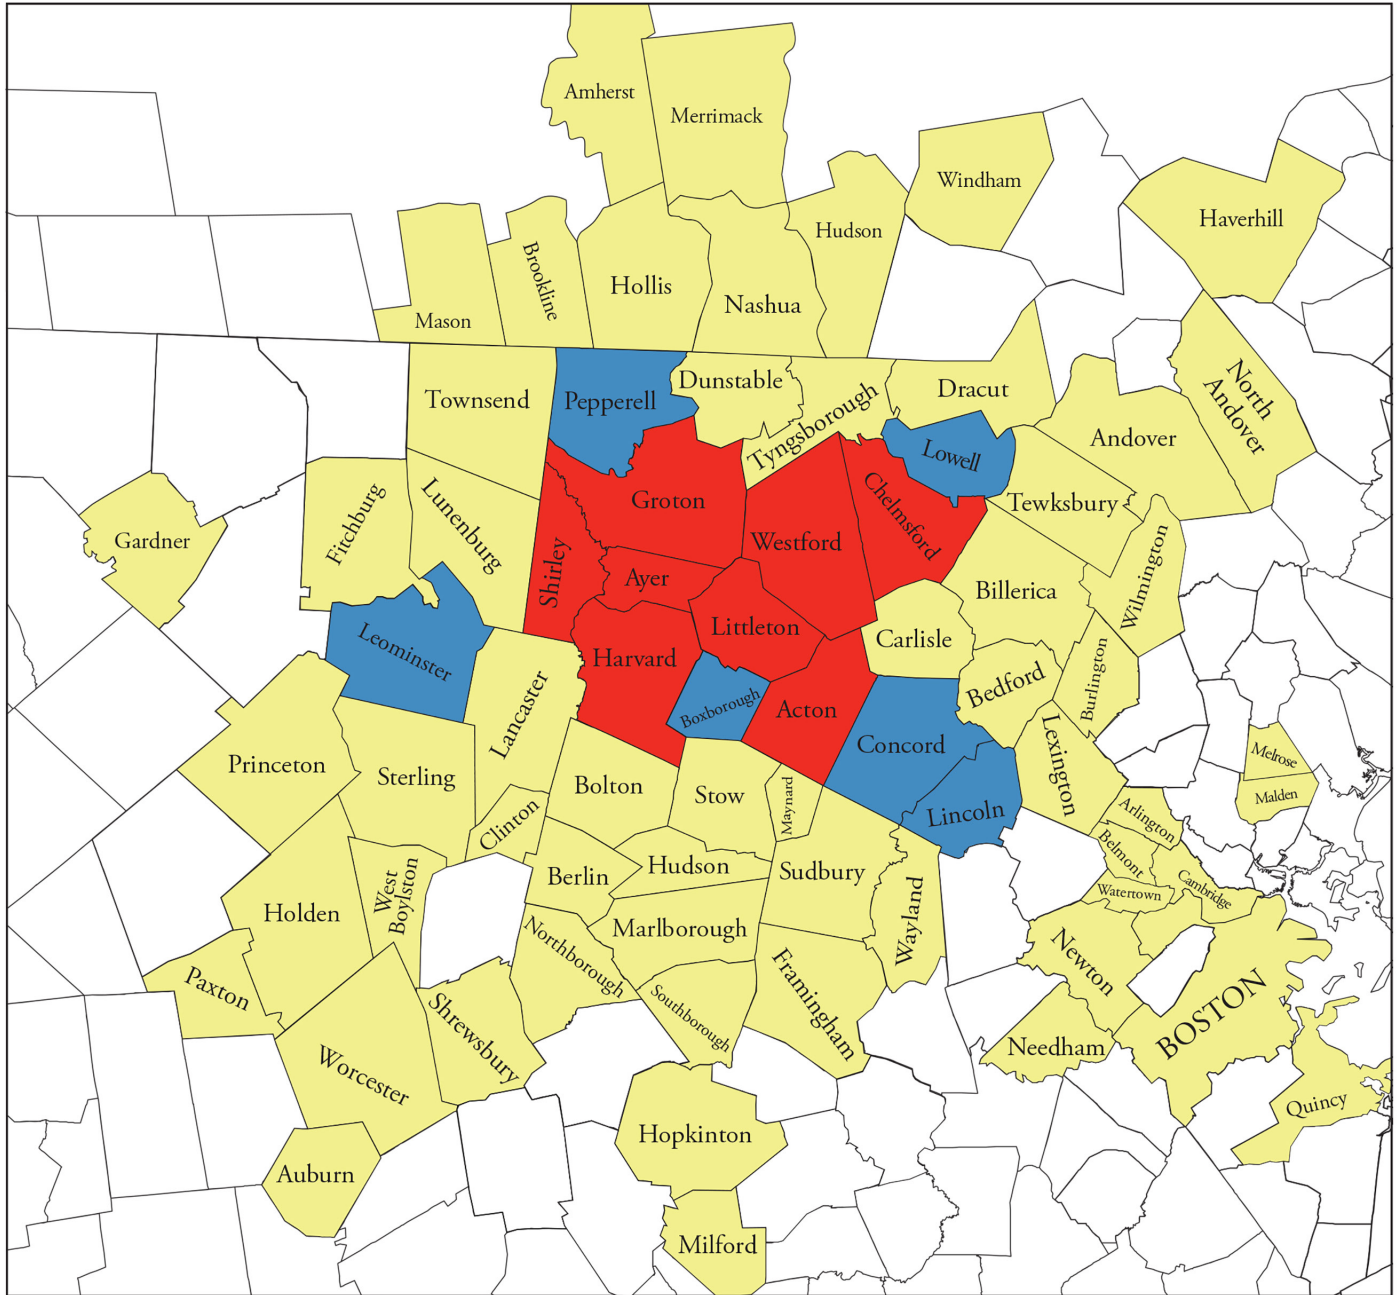

# indian hill **music**

## Service Area Map 2017

Annual Music School Students, Concert Attendees, and Outreach Participants, by Town

### Top Ten Communities Served

<b>AYER</b>		<b>ACTON</b>		<b>GROTON</b>		<b>SHIRLEY</b>		<b>LITTLETON</b>	
Students	26	Students	279	Students	118	Students	20	Students	138
Outreach	2063	Outreach	114	Outreach	227	Outreach	1167	Outreach	201
Performance	142	Performance	943	Performance	964	Performance	78	Performance	618
<b>TOTAL</b>	<b>2231</b>	<b>TOTAL</b>	<b>1336</b>	<b>TOTAL</b>	<b>1309</b>	<b>TOTAL</b>	<b>1265</b>	<b>TOTAL</b>	<b>957</b>
<b>WESTFORD</b>		<b>HARVARD</b>		<b>CHELMSFORD</b>		<b>BOXBOROUGH</b>		<b>CONCORD</b>	
Students	187	Students	80	Students	40	Students	47	Students	33
Outreach	171	Outreach	185	Outreach	211	Outreach	147	Outreach	137
Performance	573	Performance	372	Performance	368	Performance	194	Performance	188
<b>TOTAL</b>	<b>931</b>	<b>TOTAL</b>	<b>637</b>	<b>TOTAL</b>	<b>619</b>	<b>TOTAL</b>	<b>388</b>	<b>TOTAL</b>	<b>358</b>